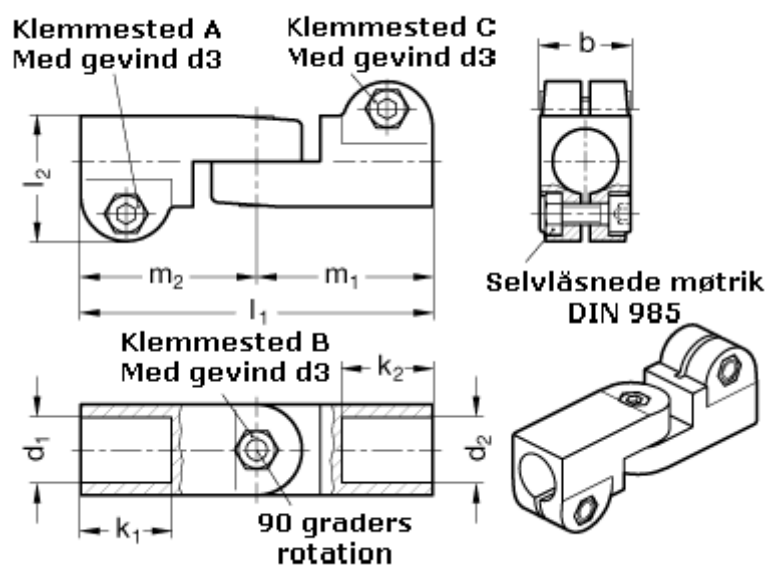

Article number: 20285B16B182BL

Description: E+G Swivel clamp connector joint
GN285-B16-B18-2-BL

Measures

b = 25

m₁ = 48.5

d₁ = B16

m₂ = 48.5

d₂ = B18

d₃ = M 6

k₁ = 25

k₂ = 25

l₁ = 97

l₂ = 34.5